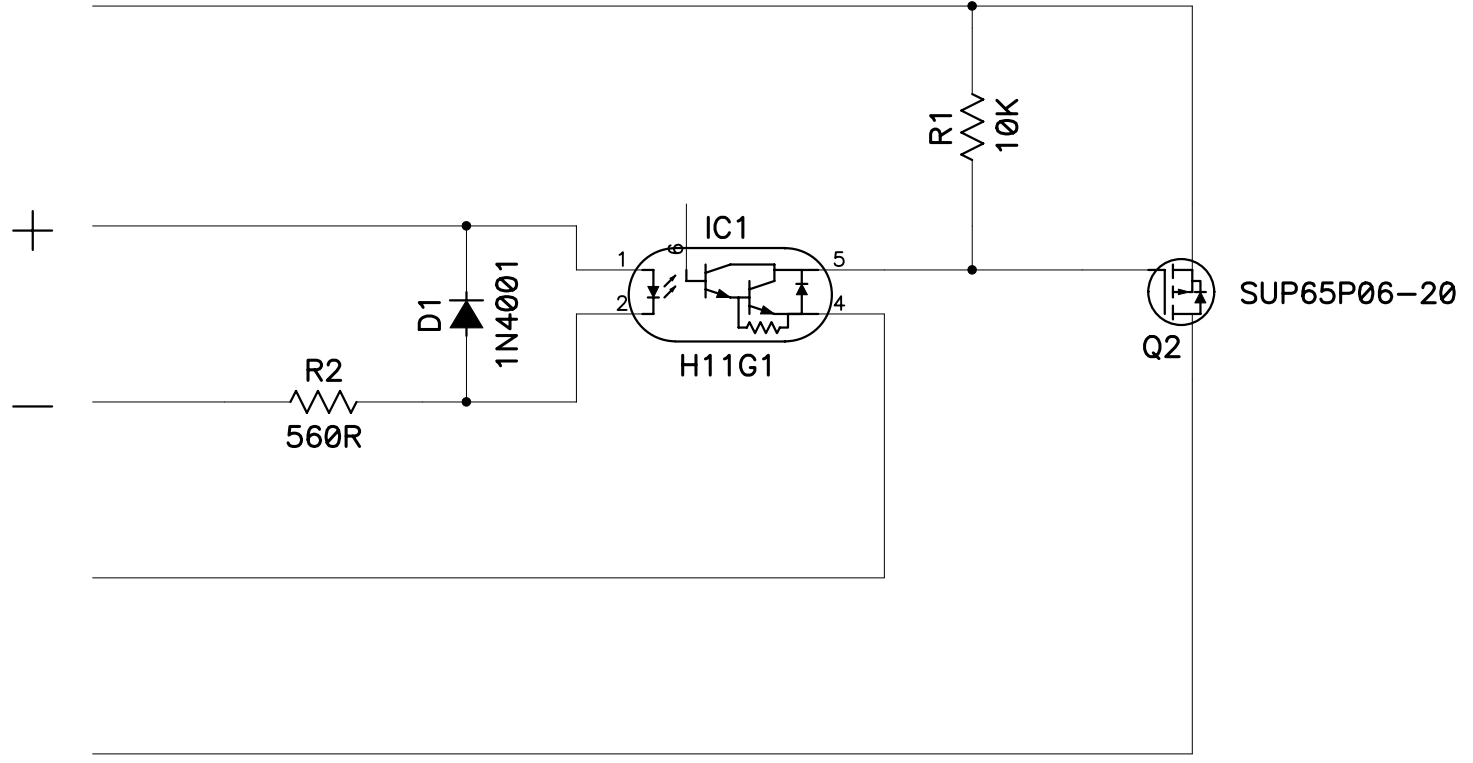

Filament Lamp
Supply (12V
From Instrument
Panel)

LED INPUT
(From Alarm)

Chassis

Switched 12V
(to Filament Lamp,
72W Max)

Title			LED to Filament Lamp Converter		
Size	Number			Rev	
A4				A	
Date	06/05/2005		Drawn by G.A.Reed		
Filename			Sheet 1 of 1		